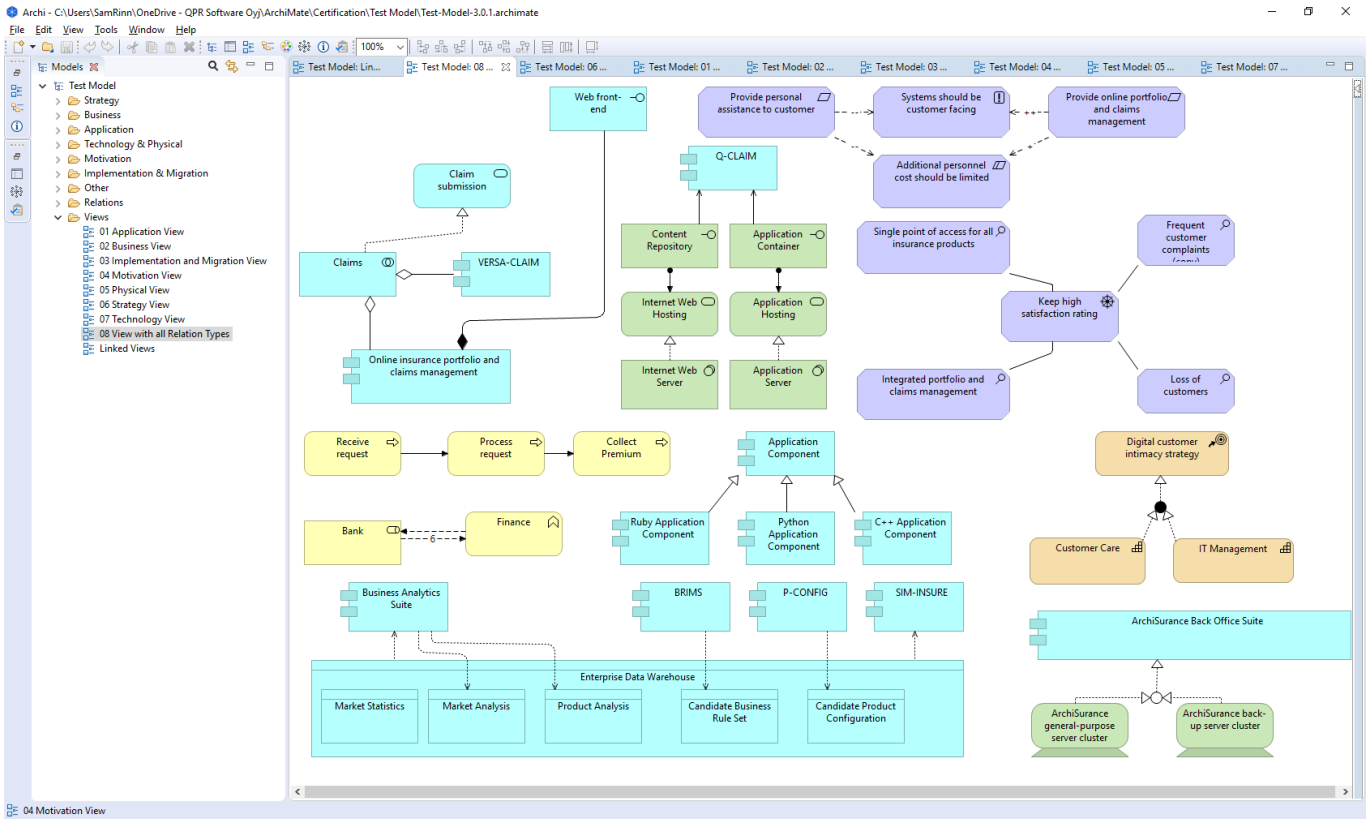

Screenshots from Archi

Initial views, before import and export

Source:

<https://svn.opengroup.org/websvn/filedetails.php?repname=ArchiMate&path=%2FModelExchangeFormat%2FInteroperability+Testing+Area%2FTest+Model%2FTest+Model-3.0.1.xml>

Previous step: loaded Test Model 3.0.1.xml

Next step: model contents exported to meff1.xml and imported to QPR EnterpriseArchitect.

01 Application View

02 Business View

03 Implementation and Migration View

04 Motivation View

05 Physical View

06 Strategy View

07 Technology View

08 View with all Relation Types

Linked Views