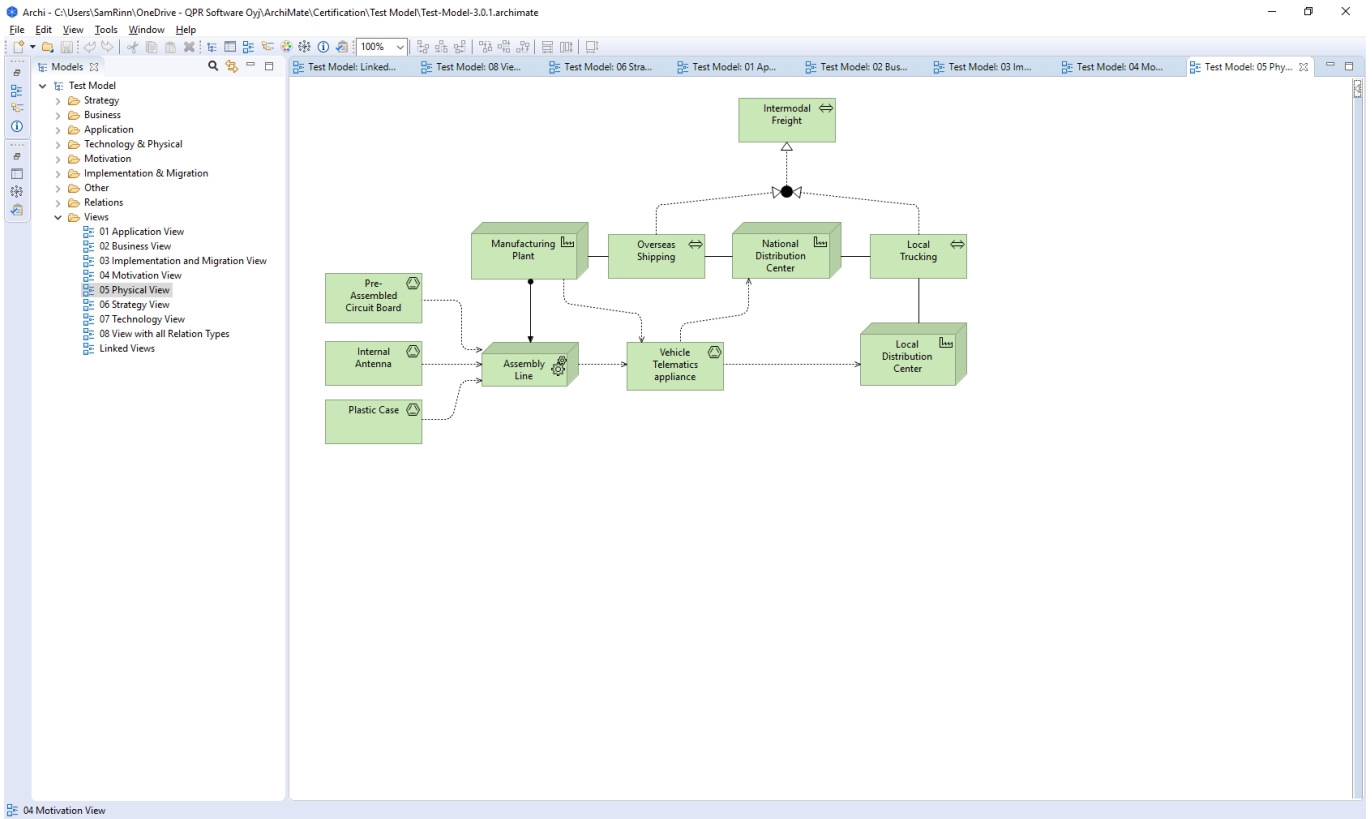

Screenshots from Archi

Initial views, before import and export

Source:

<https://svn.opengroup.org/websvn/filedetails.php?repname=ArchiMate&path=%2FModelExchangeFormat%2FInteroperability+Testing+Area%2FTest+Model%2FTest+Model-3.0.1.xml>

Previous step: loaded Test Model 3.0.1.xml

Next step: model contents exported to meff1.xml and imported to QPR EnterpriseArchitect.

01 Application View

02 Business View

03 Implementation and Migration View

04 Motivation View

05 Physical View

06 Strategy View

07 Technology View

08 View with all Relation Types

Linked Views