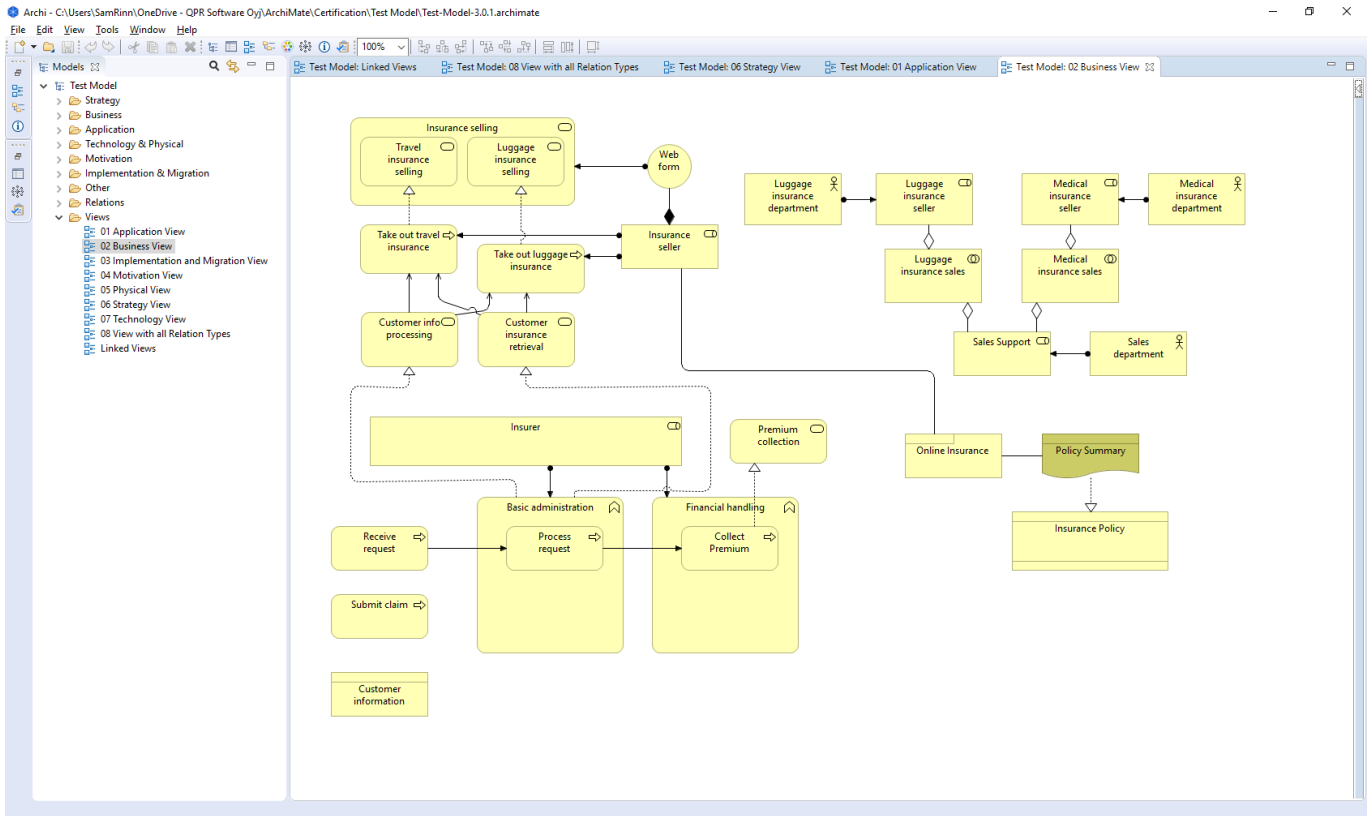

Screenshots from Archi

Initial views, before import and export

Source:

<https://svn.opengroup.org/websvn/filedetails.php?repname=ArchiMate&path=%2FModelExchangeFormat%2FInteroperability+Testing+Area%2FTest+Model%2FTest+Model-3.0.1.xml>

Previous step: loaded Test Model 3.0.1.xml

Next step: model contents exported to meff1.xml and imported to QPR EnterpriseArchitect.

01 Application View

02 Business View

03 Implementation and Migration View

04 Motivation View

05 Physical View

06 Strategy View

07 Technology View

08 View with all Relation Types

Linked Views