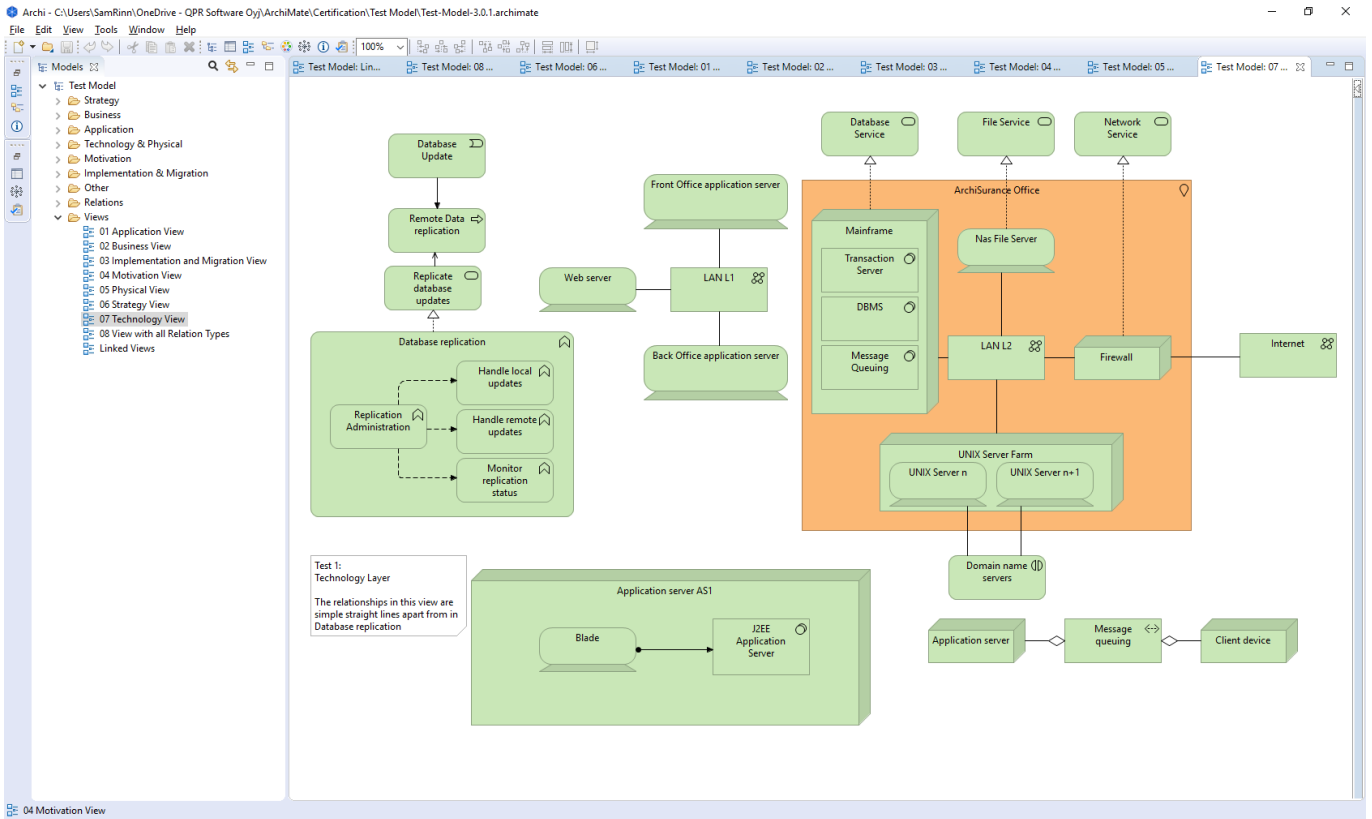

Screenshots from Archi

Initial views, before import and export

Source:

<https://svn.opengroup.org/websvn/filedetails.php?repname=ArchiMate&path=%2FModelExchangeFormat%2FInteroperability+Testing+Area%2FTest+Model%2FTest+Model-3.0.1.xml>

Previous step: loaded Test Model 3.0.1.xml

Next step: model contents exported to meff1.xml and imported to QPR EnterpriseArchitect.

01 Application View

02 Business View

03 Implementation and Migration View

04 Motivation View

05 Physical View

06 Strategy View

07 Technology View

08 View with all Relation Types

Linked Views