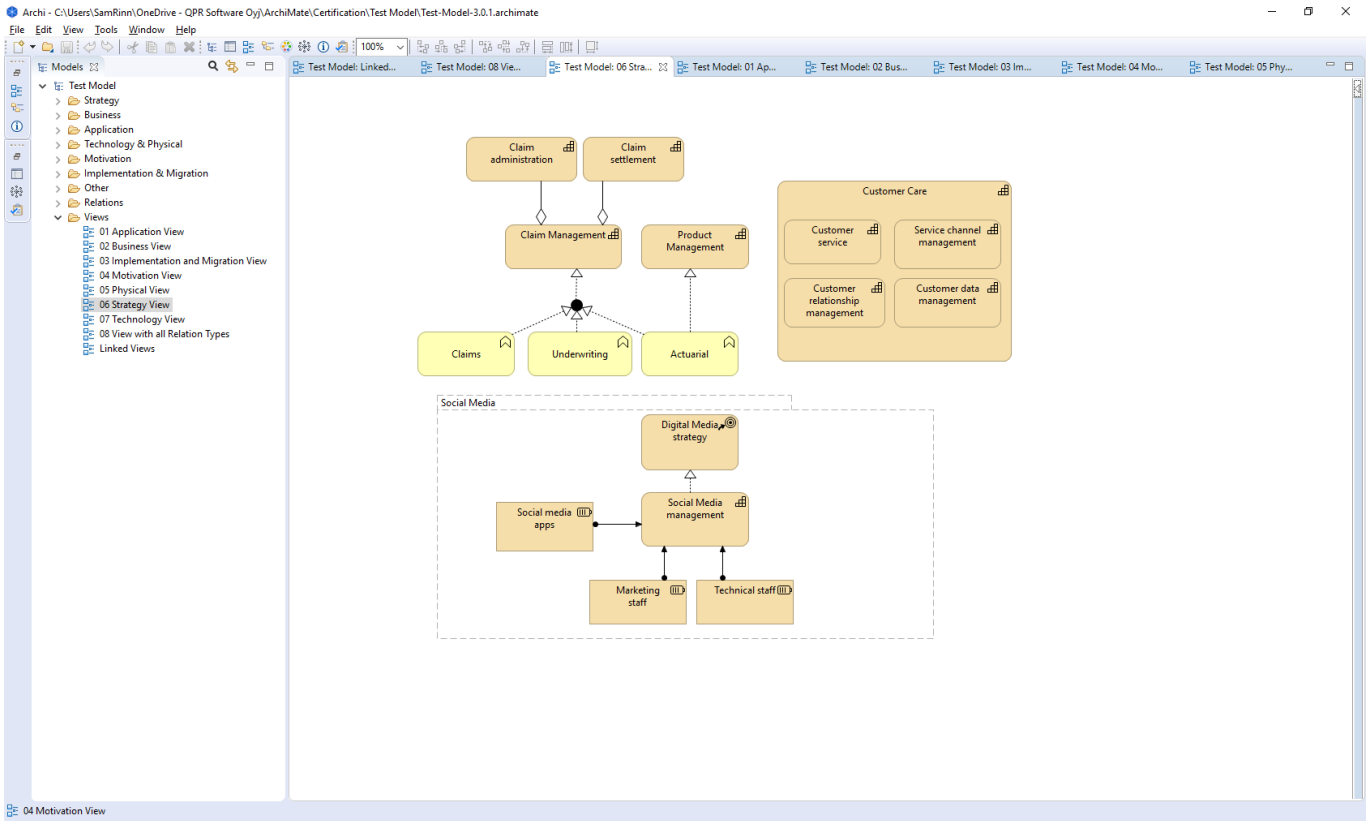

Screenshots from Archi

Initial views, before import and export

Source:

<https://svn.opengroup.org/websvn/filedetails.php?repname=ArchiMate&path=%2FModelExchangeFormat%2FInteroperability+Testing+Area%2FTest+Model%2FTest+Model-3.0.1.xml>

Previous step: loaded Test Model 3.0.1.xml

Next step: model contents exported to meff1.xml and imported to QPR EnterpriseArchitect.

01 Application View

02 Business View

03 Implementation and Migration View

04 Motivation View

05 Physical View

06 Strategy View

07 Technology View

08 View with all Relation Types

Linked Views