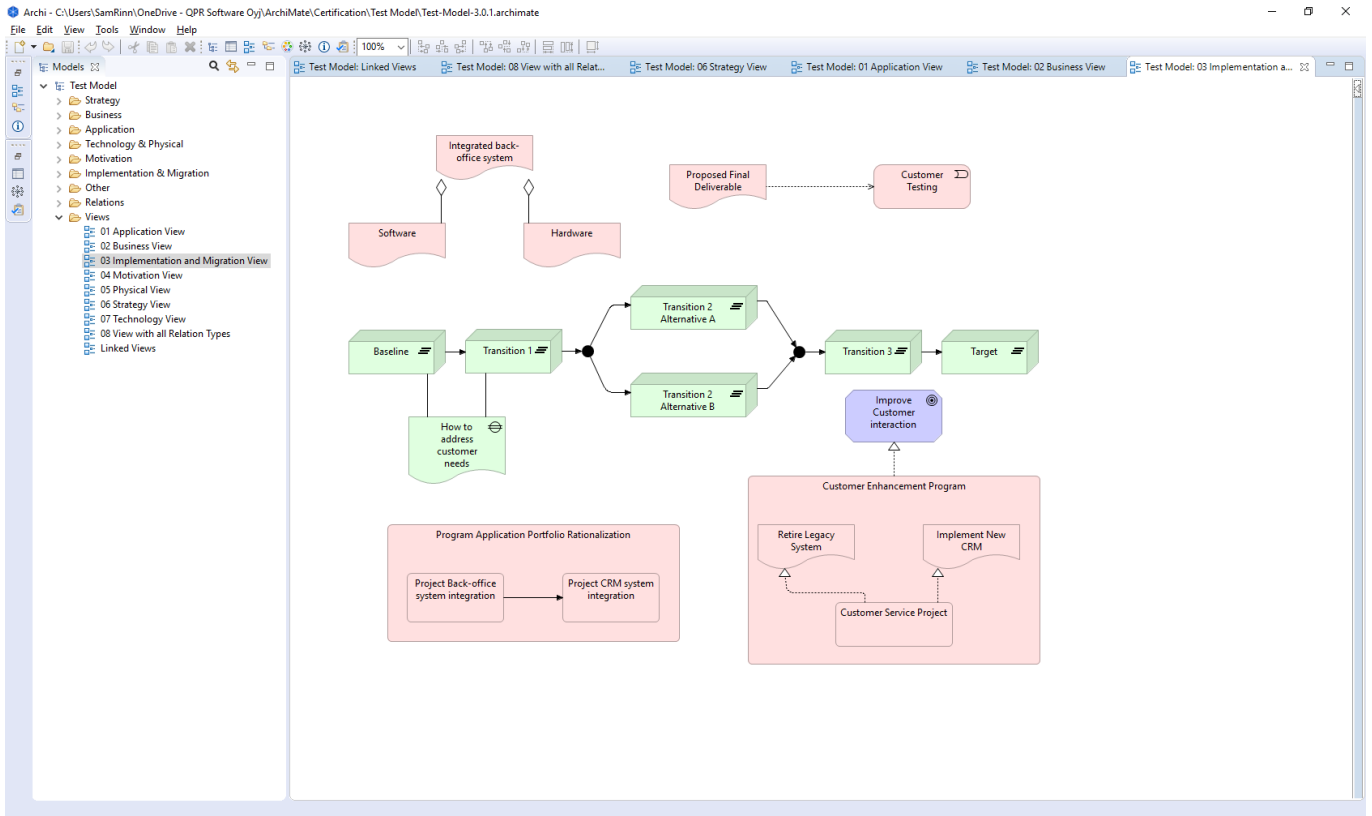

Screenshots from Archi

Initial views, before import and export

Source:

<https://svn.opengroup.org/websvn/filedetails.php?repname=ArchiMate&path=%2FModelExchangeFormat%2FInteroperability+Testing+Area%2FTest+Model%2FTest+Model-3.0.1.xml>

Previous step: loaded Test Model 3.0.1.xml

Next step: model contents exported to meff1.xml and imported to QPR EnterpriseArchitect.

01 Application View

02 Business View

03 Implementation and Migration View

04 Motivation View

05 Physical View

06 Strategy View

07 Technology View

08 View with all Relation Types

Linked Views