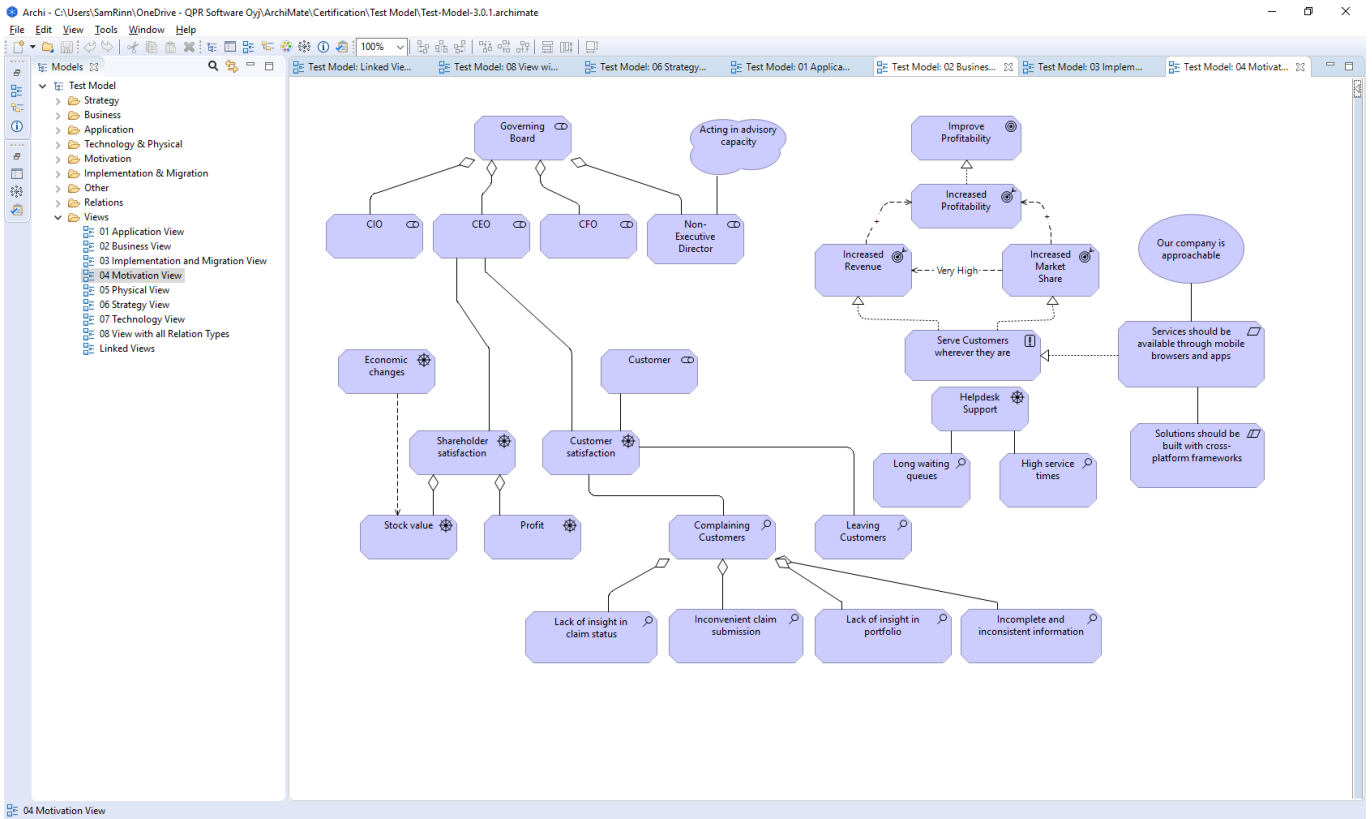

Screenshots from Archi

Initial views, before import and export

Source:

<https://svn.opengroup.org/websvn/filedetails.php?repname=ArchiMate&path=%2FModelExchangeFormat%2FInteroperability+Testing+Area%2FTest+Model%2FTest+Model-3.0.1.xml>

Previous step: loaded Test Model 3.0.1.xml

Next step: model contents exported to meff1.xml and imported to QPR EnterpriseArchitect.

01 Application View

02 Business View

03 Implementation and Migration View

04 Motivation View

05 Physical View

06 Strategy View

07 Technology View

08 View with all Relation Types

Linked Views