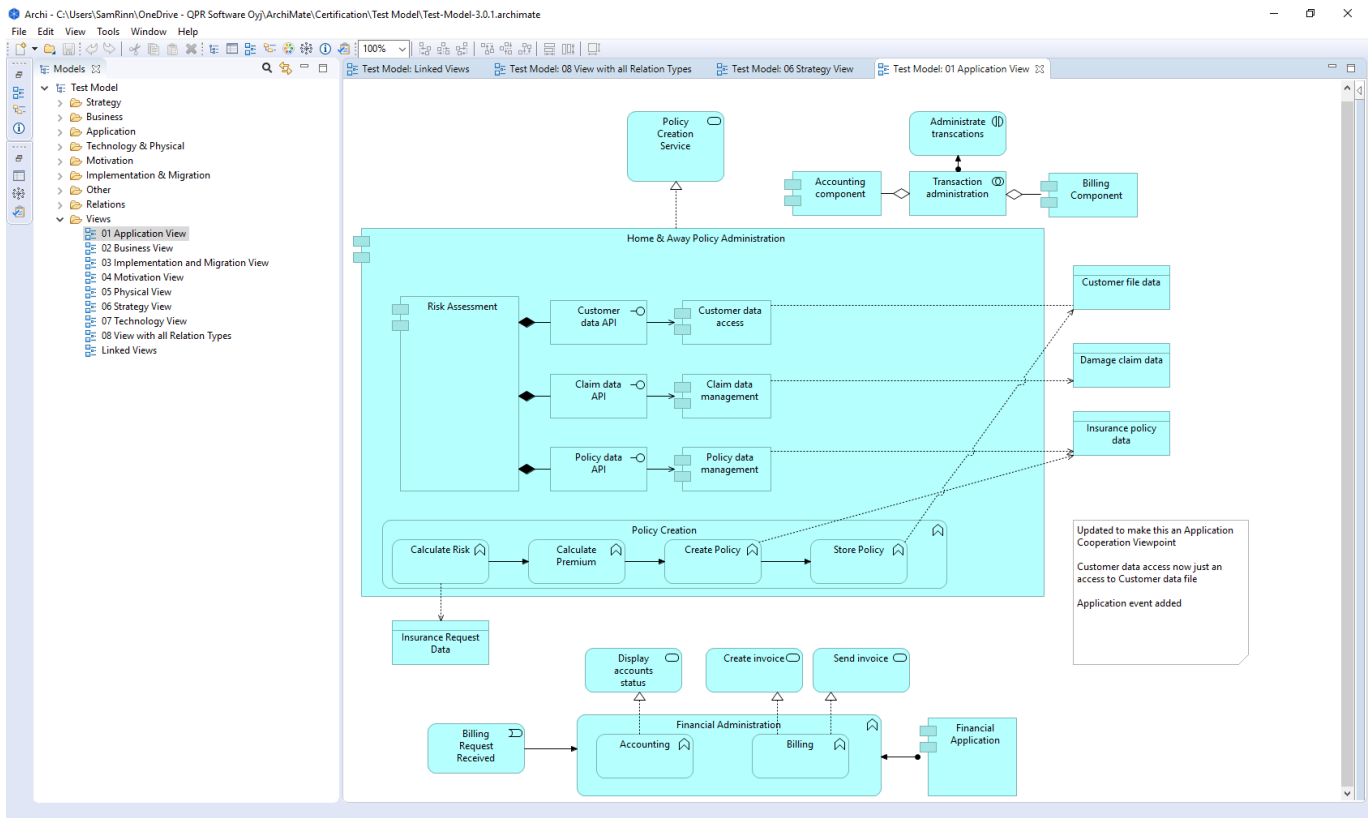

Screenshots from Archi

Initial views, before import and export

Source:

<https://svn.opengroup.org/websvn/filedetails.php?repname=ArchiMate&path=%2FModelExchangeFormat%2FInteroperability+Testing+Area%2FTest+Model%2FTest+Model-3.0.1.xml>

Previous step: loaded Test Model 3.0.1.xml

Next step: model contents exported to meff1.xml and imported to QPR EnterpriseArchitect.

01 Application View

02 Business View

03 Implementation and Migration View

04 Motivation View

05 Physical View

06 Strategy View

07 Technology View

08 View with all Relation Types

Linked Views