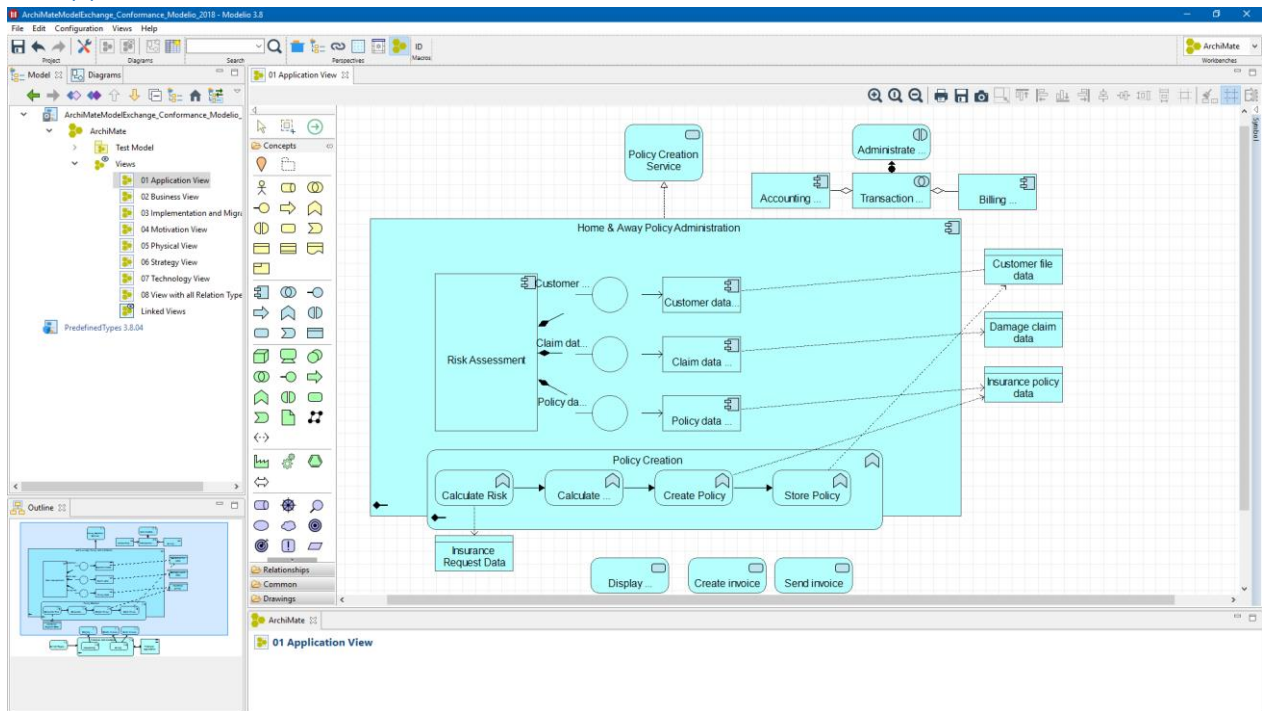

AME_002 Evidence of successful import of the TestModel Model Exchange File Format reference model into Modelio

This document contains evidence of a successful import of the 'TestModel' reference model using the Model Exchange File Format.

Each view of the 'TestModel' reference model is shown as it appears in Modelio.

Table of content

01 Application View.....	2
02 Business View	2
03 Implementation and Migration View	3
04 Motivation View	3
05 Physical View	4
06 Strategy View.....	4
07 Technology View	5
08 View with all Relationships.....	5
ViewPoint diagram	6

01 Application View

02 Business View

03 Implementation and Migration View

04 Motivation View

05 Physical View

06 Strategy View

ViewPoint diagram